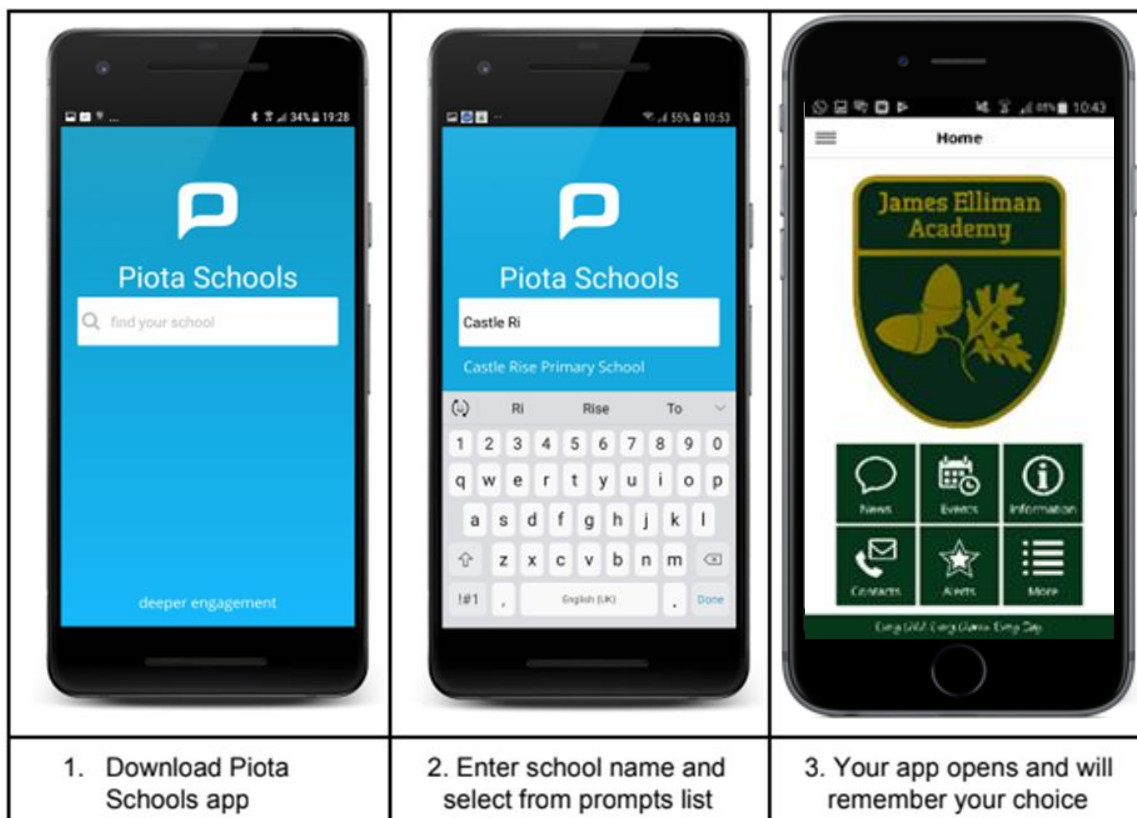

James Elliman Academy

School App Instructions

Please follow these steps to download the school app:

1. In **Google Play** or the **App Store** download the **Piota Schools** app
2. Type **James Elliman Academy** into the search box. Our app will open.
3. Go to the Settings page of the app and in the Notifications section select the groups you would like to join to be notified about news, events, forms, letters, information etc.
4. Next time you open the app it should go straight to the school and remember the settings you have entered as above.
5. You can also email the school and call us through the contacts page.

Note: the design and features of the new app should look the same, except that the app logo and notification headings will be in the identity of "Piota Schools".

James Elliman Academy
Elliman Avenue
Slough
SL25BA

T: 01753 810686
E: jeaoffice@theparkfederation.org

The Park Federation Academy Trust
c/o James Elliman Academy
Elliman Avenue
Slough
Berkshire
SL2 5BA
T: 0203 096 9754
E: tpfoffice@theparkfederation.org

Mrs Tajinder Johal
Principal, James Elliman Academy

Dr. Martin Young
Chief Executive & Federation
Principal